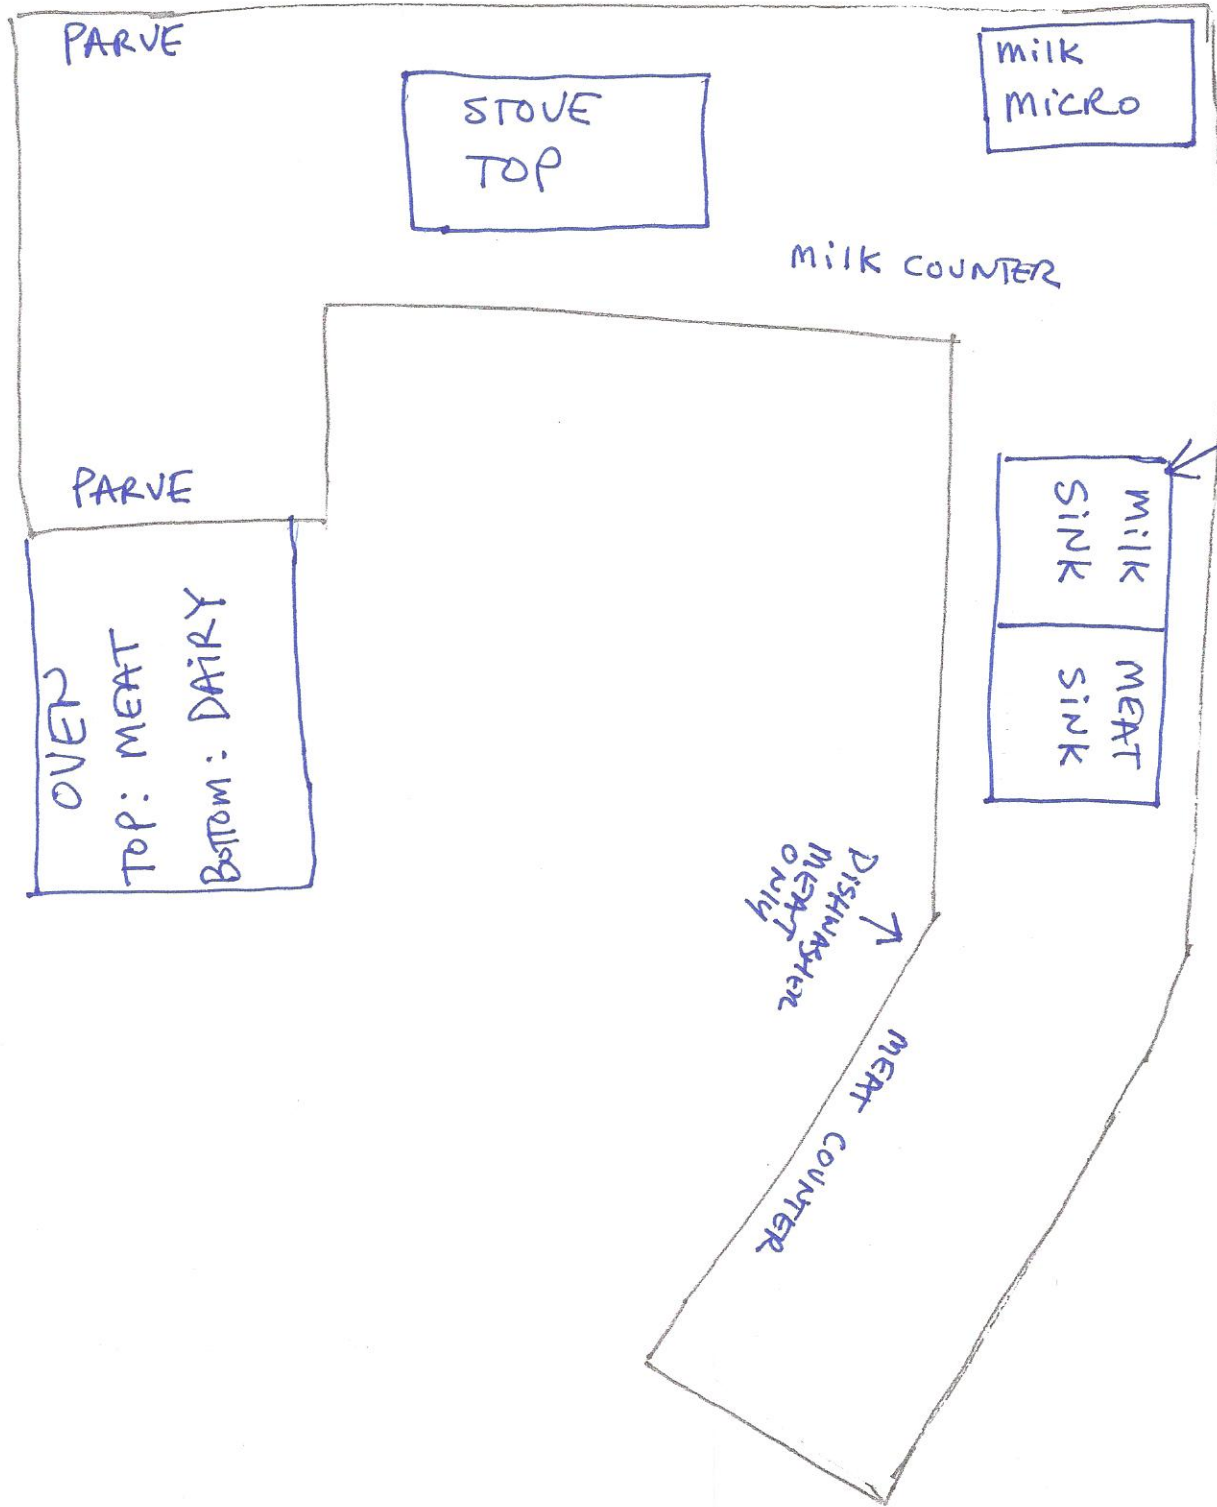

MEAT MICRO
ABOVE

INSTA-HOT (PARVE)

DISHWASHER
MEAT
ONLY